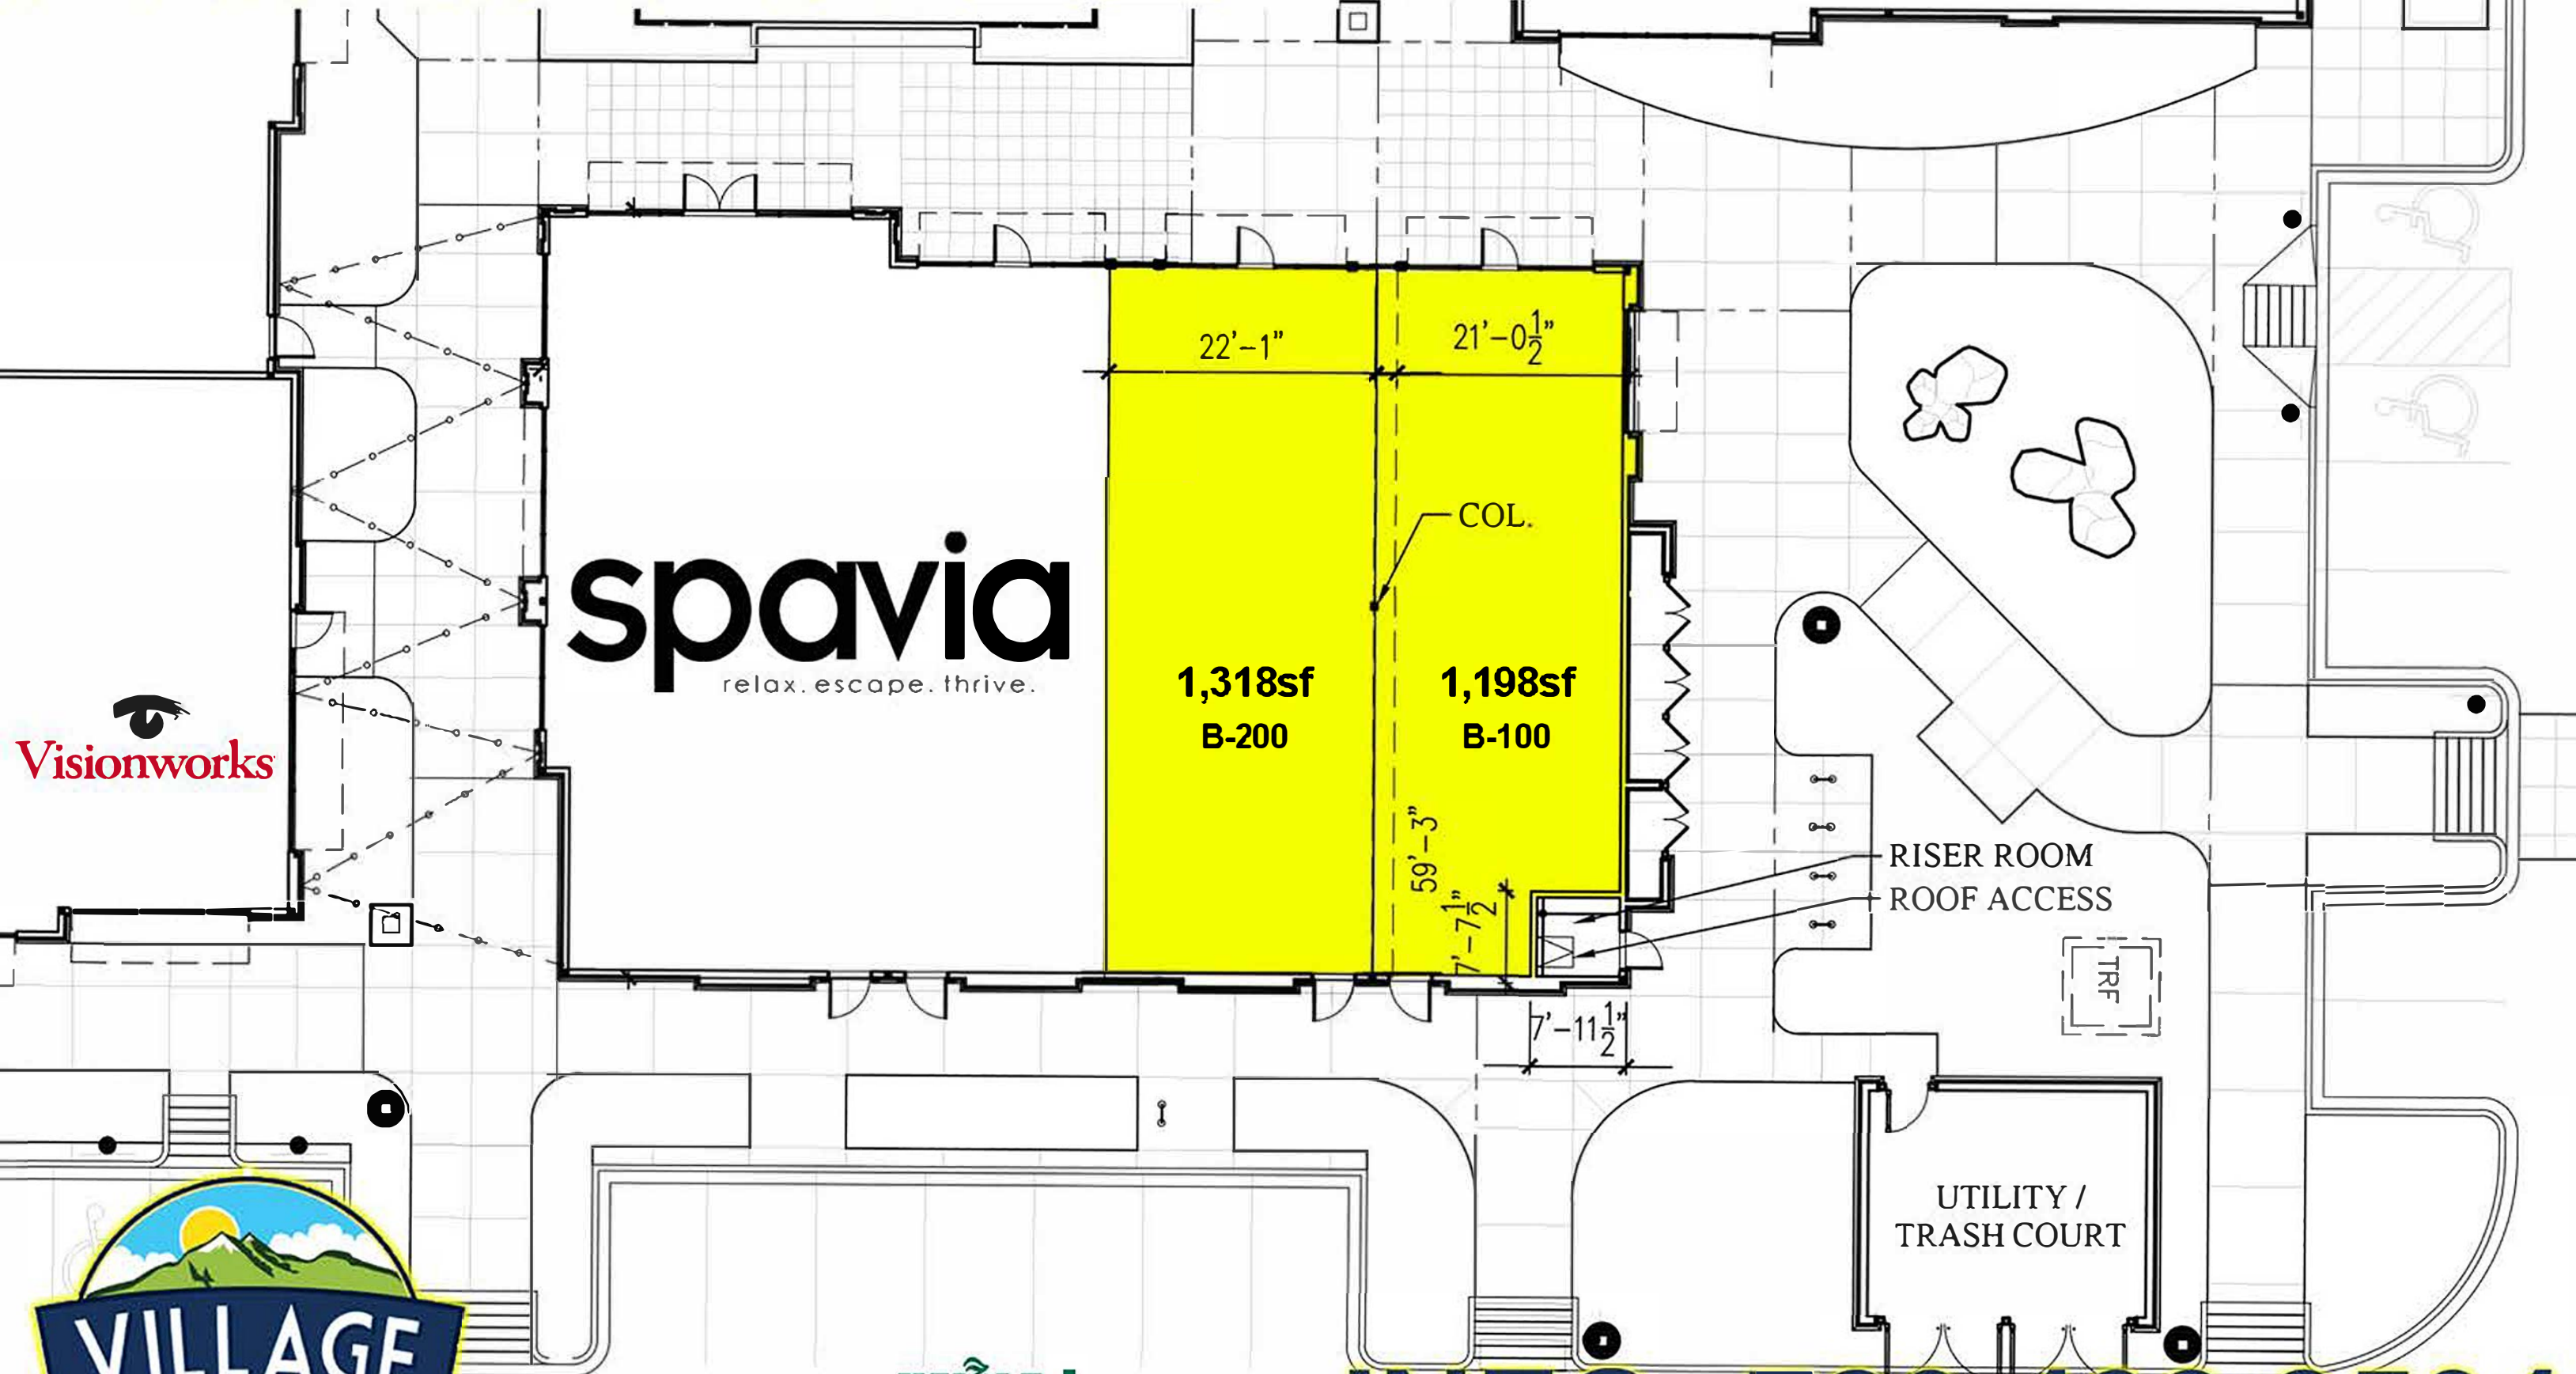

AVAILABLE

SIZE: Up to 2,516 sf (43'2" x 59'3")

UNIT #: 1242 B-100-200

Visionworks

spavia
relax. escape. thrive.

1,318sf
B-200

1,198sf
B-100

RISER ROOM
ROOF ACCESS