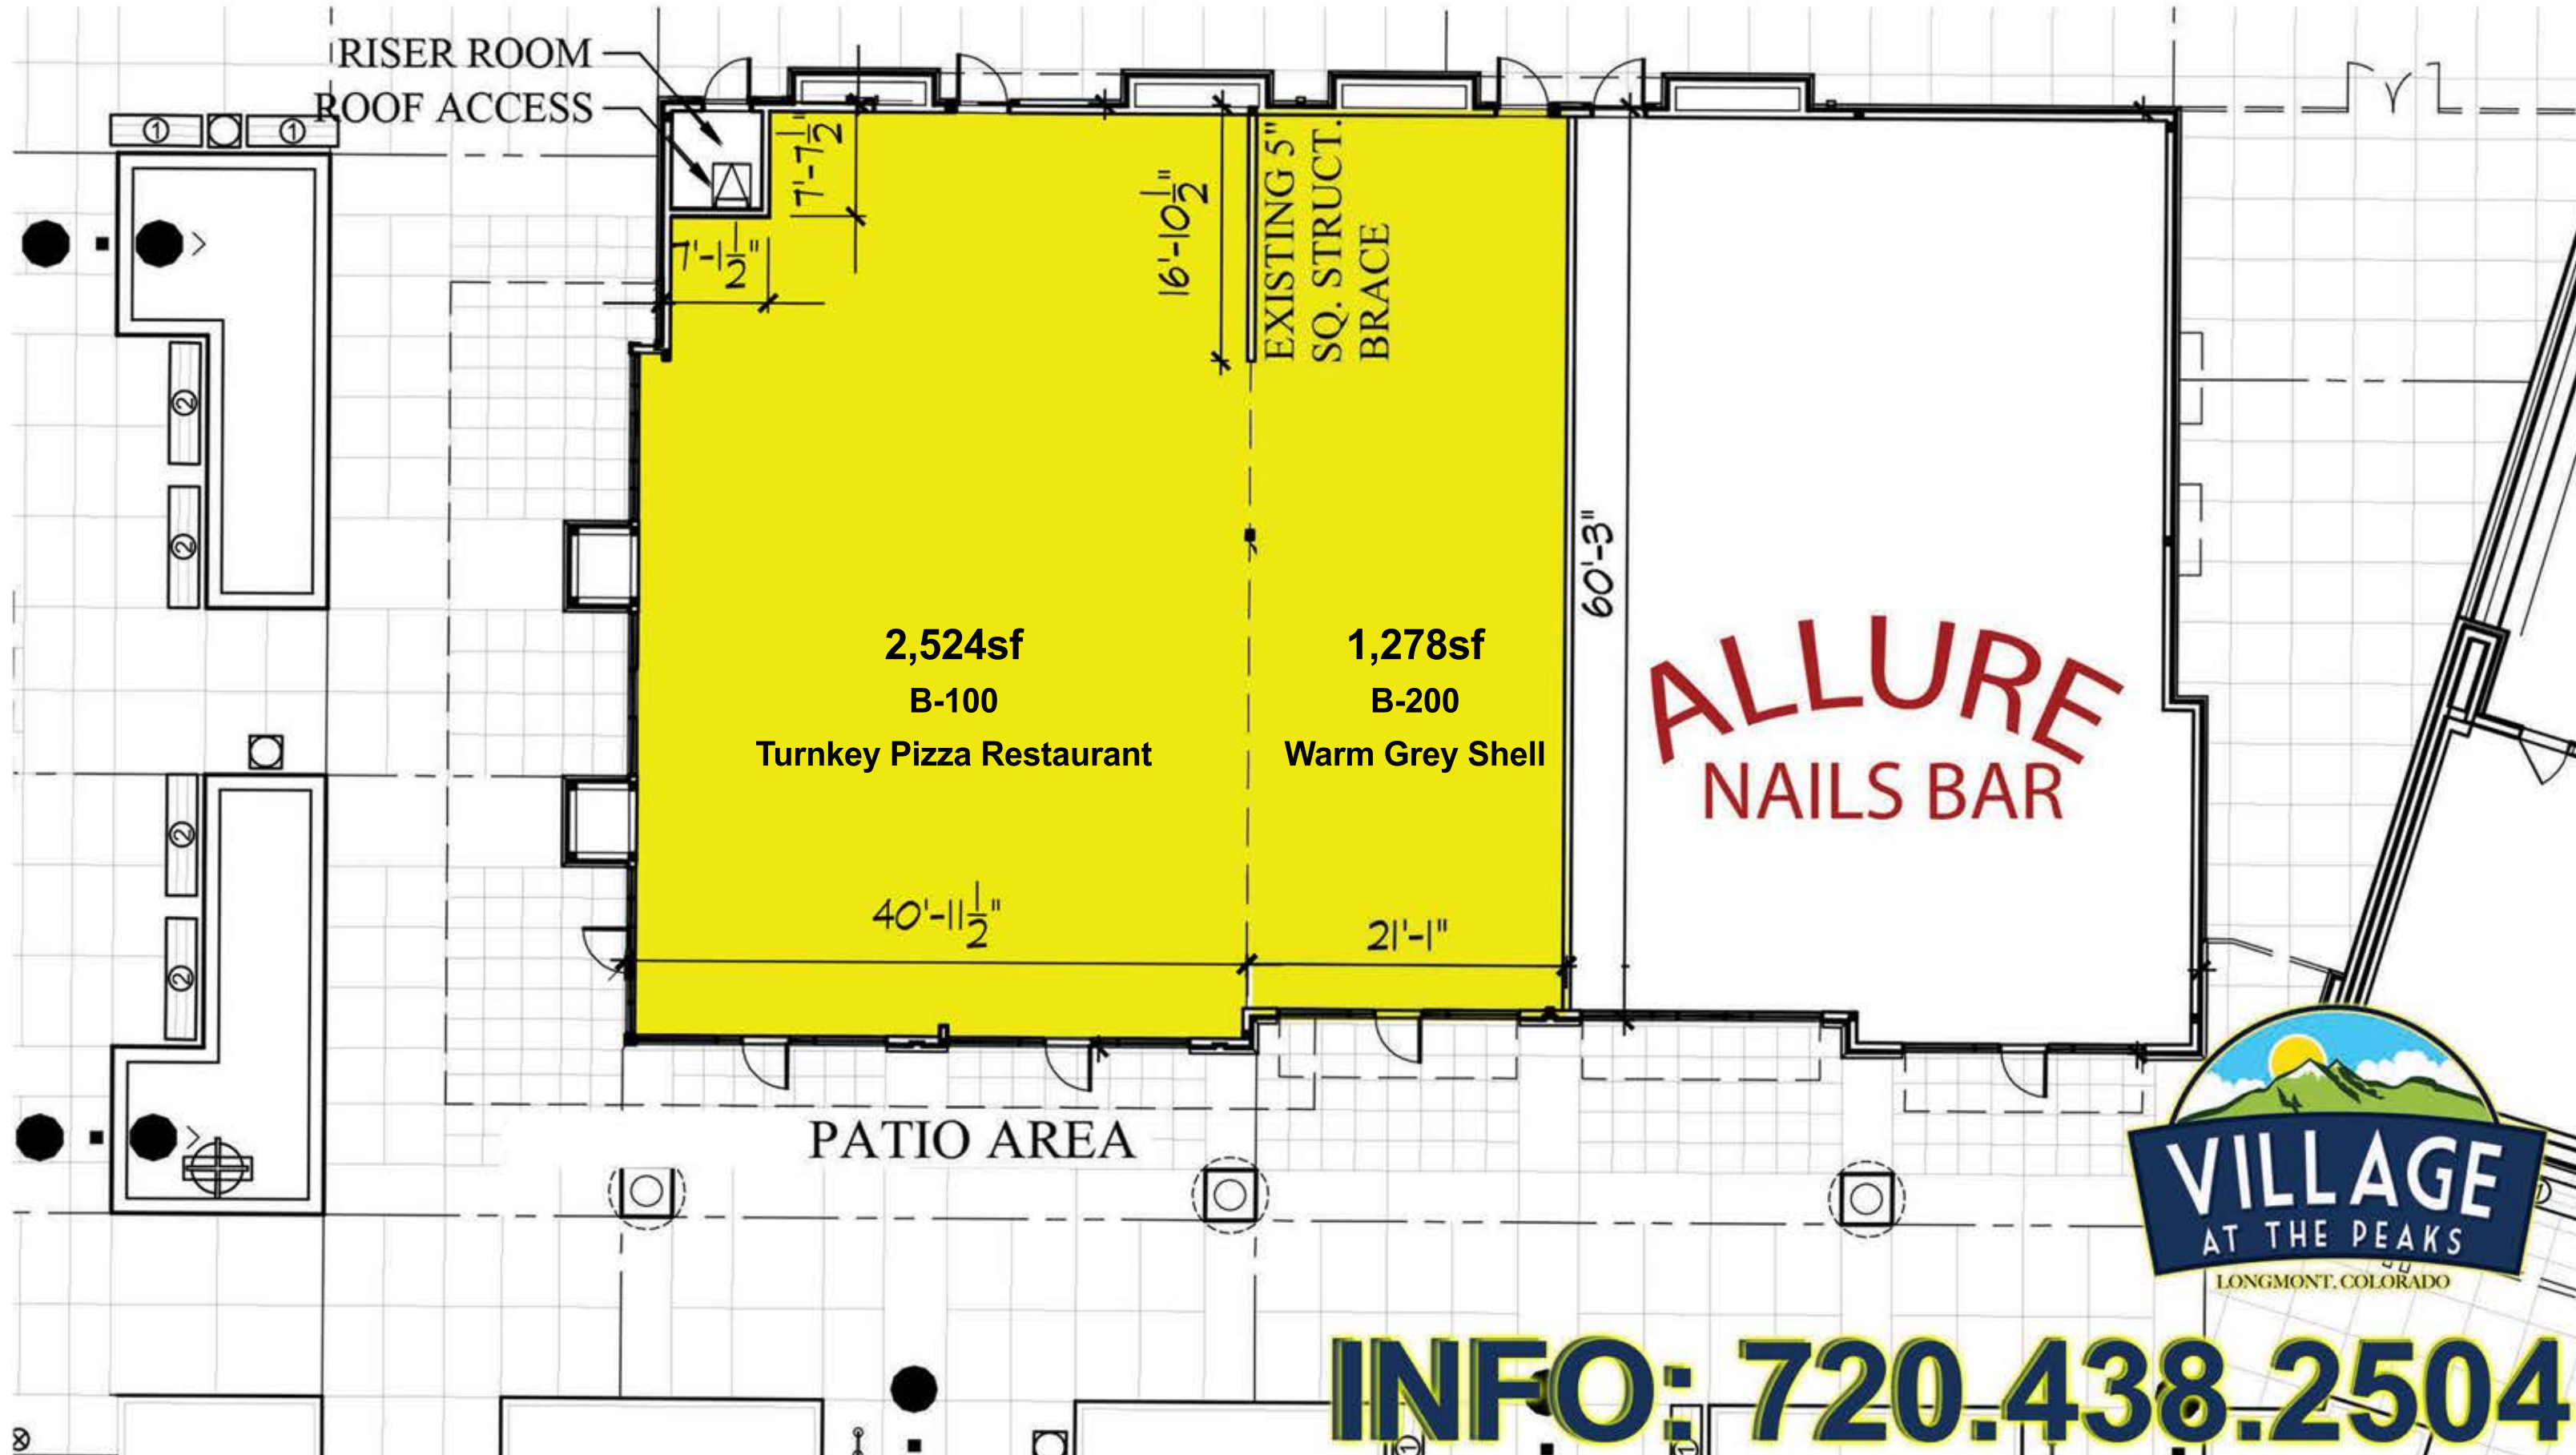

AVAILABLE

SIZE: Up to 3,802 sf (~62' x ~62')

UNIT #: 1230 B-100

INFO: 720.438.2504